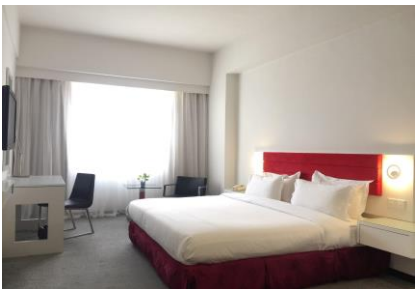

## BORNEO ROYALE HOTEL (★★★★)

Eastern Plaza Jalan Kuhara, Tawau, 91000, Sabah, Malaysia

### Hotel Description:

Opened: 2009

Renovated:

Number of Rooms: 180

Borneo Royale Hotel centrally located at Sabah, Tawau. From hotel is only 30-minute drive away from Tawau Airport. There are numerous tourist attraction spots available, such as Eastern Plaza Shopping Complex, Sabindo Seafood Centre, Tawau Central Market and others.